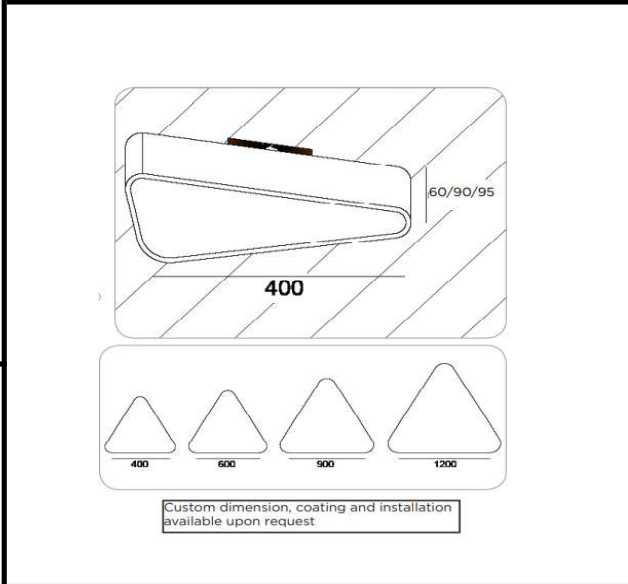

Sovitron Interior Pvt.Ltd.

Model Name	Ciera Soft Traingle / DLATCSTDSD-50
Description	Architectural Light

Technical description	Image
-----------------------	-------

Dimension	LXW=900mmX900mm H=60mm/90mm/95mm
Frame	Aluminium
Color Tempertaure	4000K
Power	50W
Total Luminous Flux	4250 lm
Efficacy	85 lm/W
IP rating	50
Color Rendering	≥80
Mounting	Surface
Optics	White Opal Diffuser
Dimming	NON-Dimmable
Operating Voltage	220-240 VAC
Standard Lifetime	L70 minimum at 50,000 burning hours

Dimension diagram

Remarks:-

Address: Plot #7 Saroorpur-Nangla Industrial Area,Ballabgarh-Sohna Road,Faridabad-121005
Email: info@sovitron.com